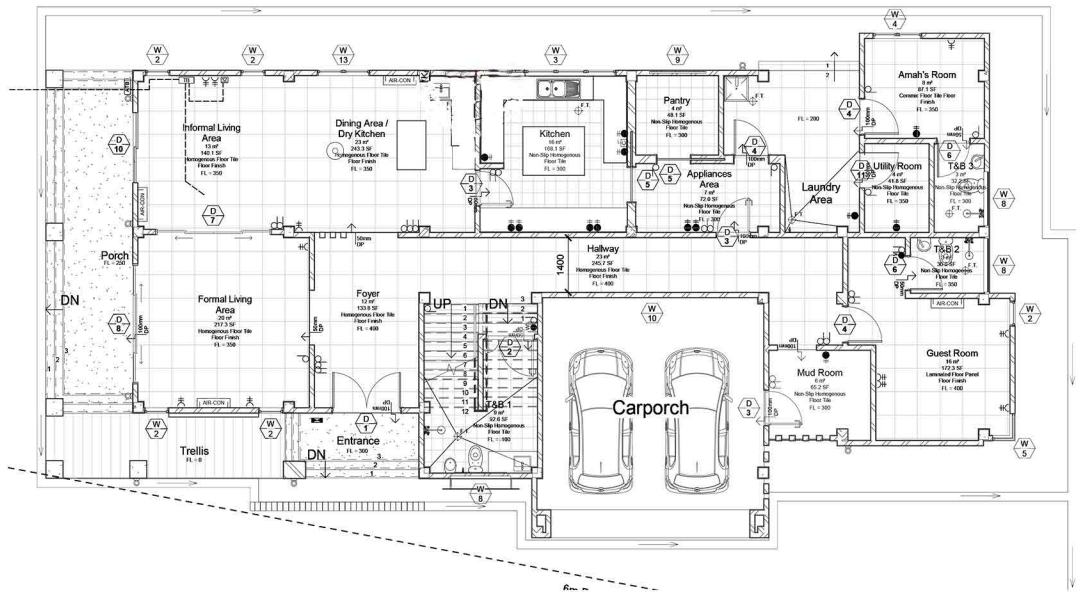

BUILDING YOUR VISION FROM START TO FINISH

We provide superior engineered, high performance products that look and feel great whilst delivering outstanding value for money. Great products need to be matched with great experience. We aim to do this with courteous, timely and informed customer service.