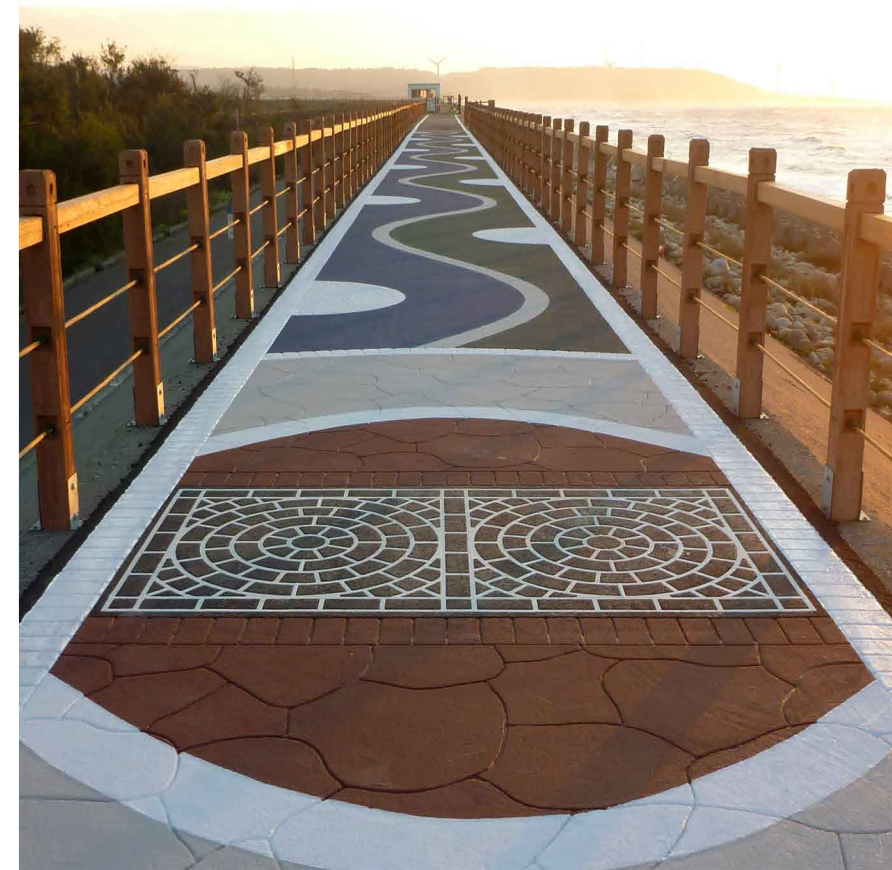

PERGOLAS

Complete your lawn or garden with our outdoor pergolas, designed to enhance the look of your property while providing you with a shaded, calm and relaxing resting area. Heavy duty aluminum beams and high transparency glass roofing translates to a strong and durable structure while still allowing you to enjoy outward visibility.

StreetPrint[®] StreetBond[™]

StreetPrint and Streetbond convert asphalt surfaces to decorative pavement by imprinting patterns with a unique surfacing product. This allows the creation of impressive residential and corporate drives, parkways and crosswalks.