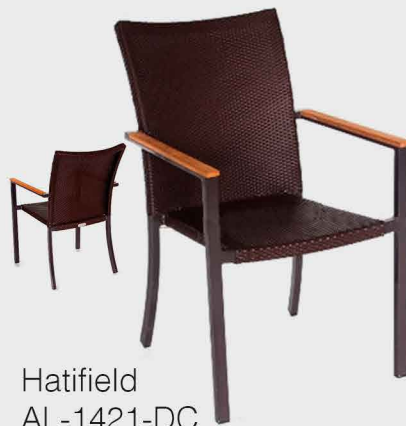

# DINING CHAIR

Monet  
SLT-1433

Monet  
SLT-1433-DCL

Sirocco  
AL-1475-DC

Hatfield  
AL-1421

Hatfield  
AL-1421-DC

Hatfield  
AL-1421-SC

Meridian  
AL-1482-DC2