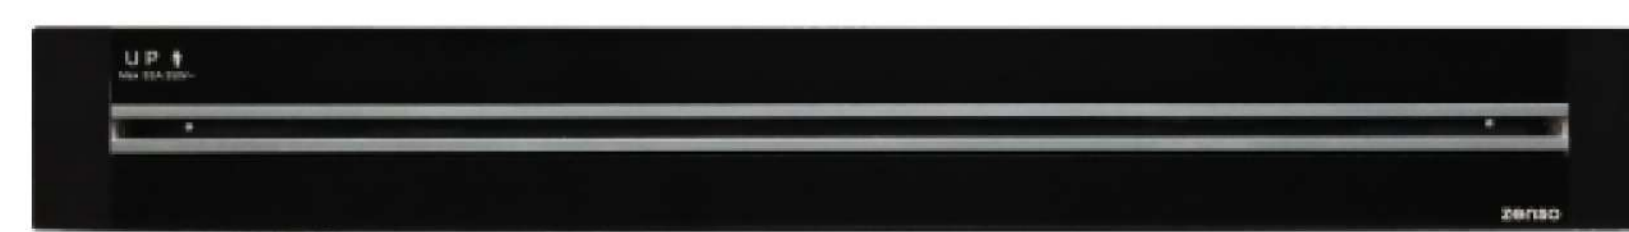

zenso

APPLICATIONS

Z-Line 13A sockets has been tested according to the relevant standards and successfully acquired Sirim certification.

Two sided terminal at the left and right side of the track to provide flexibility in installation.

NUHAUS SET PACKAGE

600mm Track + 3 Unit 13A Universal Socket Adapter: BND\$94
 800mm Track + 3 Unit 13A Universal Socket Adapter: BND\$104
 1000mm Track + 3 Unit 13A Universal Socket Adapter: BND\$124
 (Power Track Line Colour Available: Black/ Silver)

Colour Available :

Silver

Black

Flexibility

You may increase number of sockets anywhere and anytime when the need arises.

Design

Z-Line squircle shaped sockets, a combination of square and circle design, accompanied by silver and black tone, makes it easy to blend in with any wall colour. An added piece of art to your wall