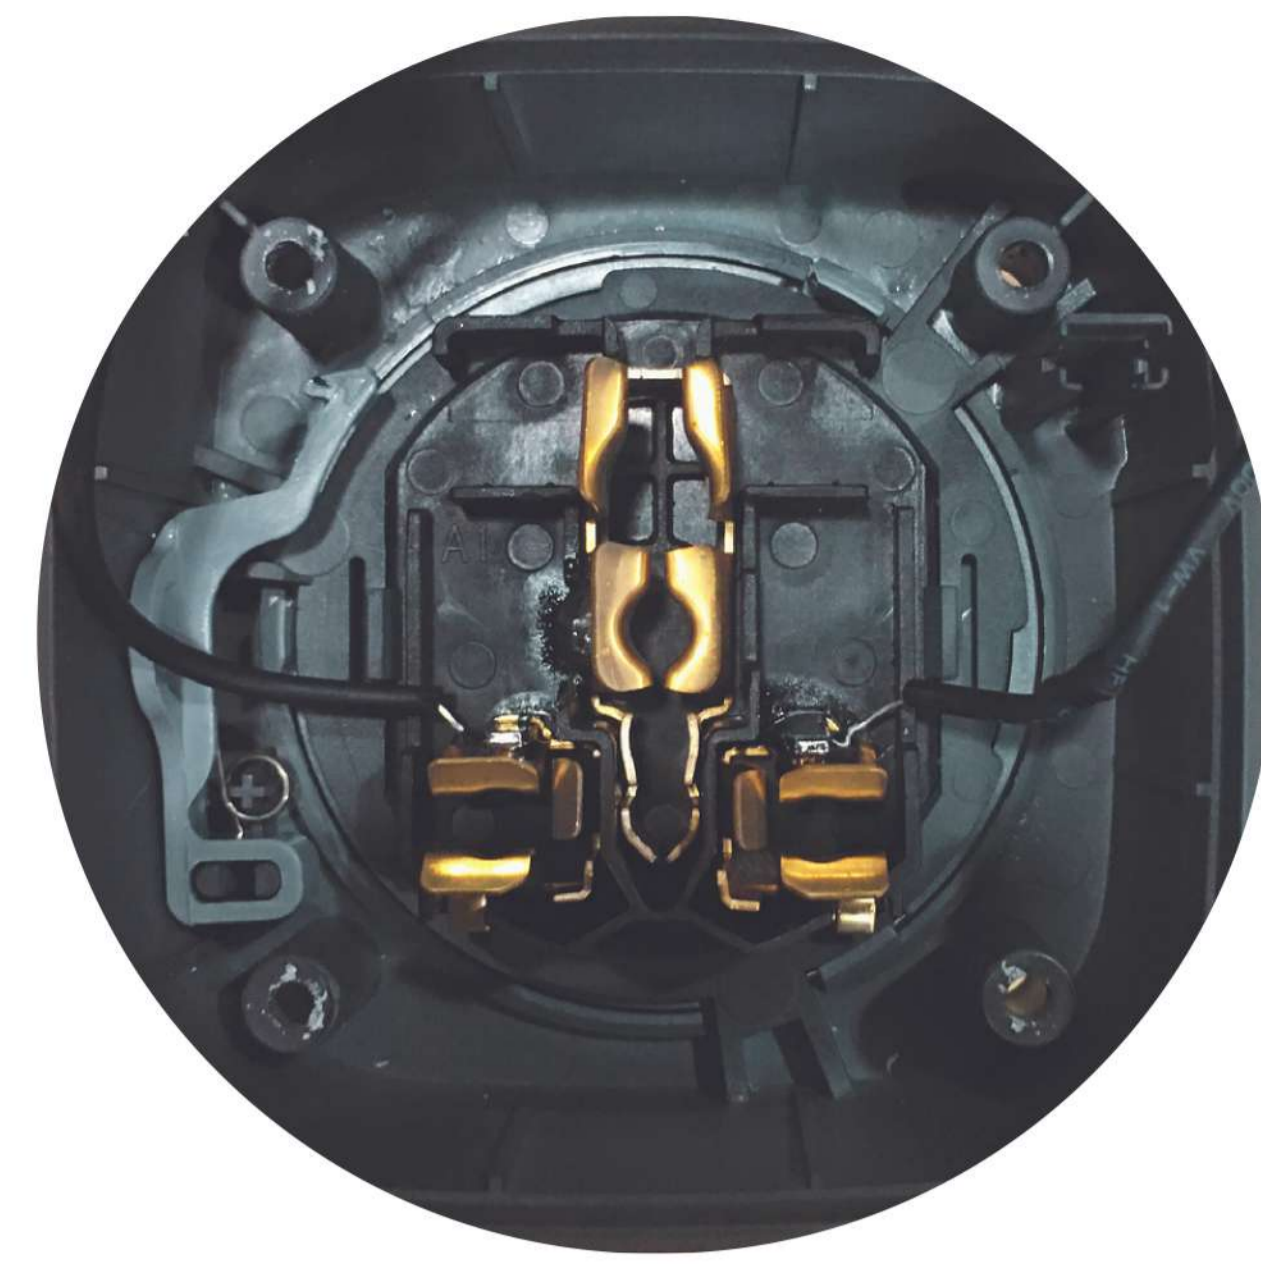

Available in multiple lengths and colours, Z·Line provides a solution to do away with costly, cumbersome and messy hole drilling process of installing conventional sockets. This offers maximum flexibility in deciding where, when and number of sockets you need, not only at the time of installation, but allowing you to add in more sockets anytime, anywhere.

zenso

APPLICATIONS

Z-Line 13A sockets has been tested according to the relevant standards and successfully acquired Sirim certification.

Two sided terminal at the left and right side of the track to provide flexibility in installation.

Our sockets are made of finest copper materials to enhance conductivity and increase durability.

Live and neutral positioned on top of the track to avoid contact with water splash.

Earth/ Ground wiring in all tracks to maximise safety protection.

Power line body made from Aluminium Alloy - light, strong and corrosion resistance.

Colour Available:
Black
Silver
Gold (Universal Socket Only)

Adapters Available:
Universal Socket
Double USB Charger [3.1amp]