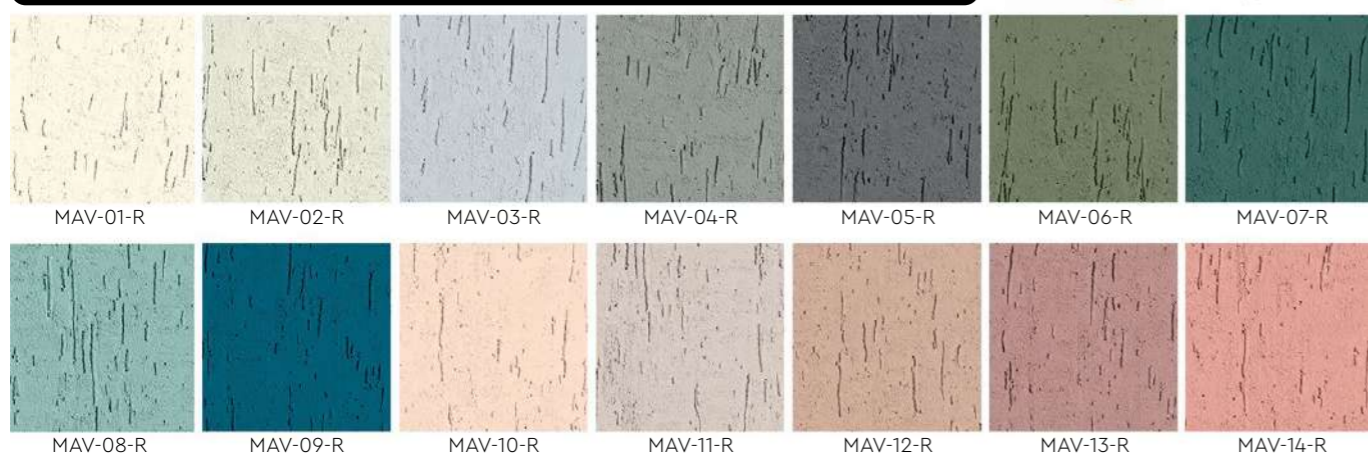

Tools:
Wooden & Plastering Trowel

MM-##-S
Provence Bay

Coverage:
1.5 – 2.0 kg/m²

Tools:
Plastering Trowel

MAV-##-R
Vertical Strands

Coverage:
2.0 – 2.5 kg/m²

Tools:
Wooden & Plastering Trowel

MO-##-S
Suede Surface