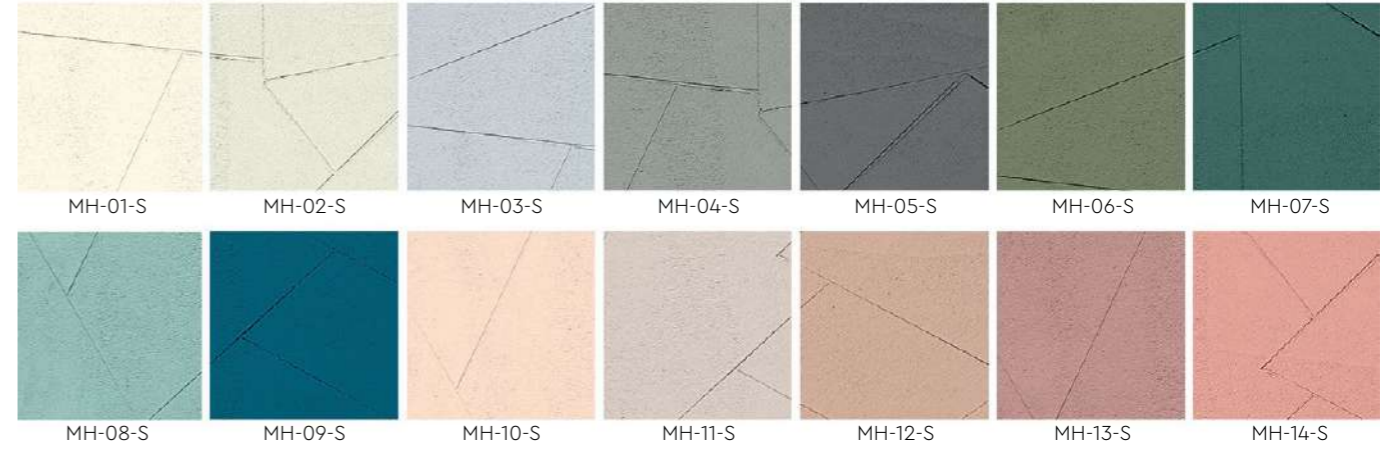

MAR-##-R
Random Strands

Coverage:
2.0 – 2.5 kg/m²

Tools:
Wooden & Plastering Trowel

MH-##-S
Glass Fragment

Coverage:
1.5 – 2.0 kg/m²

Tools:
Plastering Trowel

MAH-##-R
Horizontal Strands

Coverage:
2.0 – 2.5 kg/m²