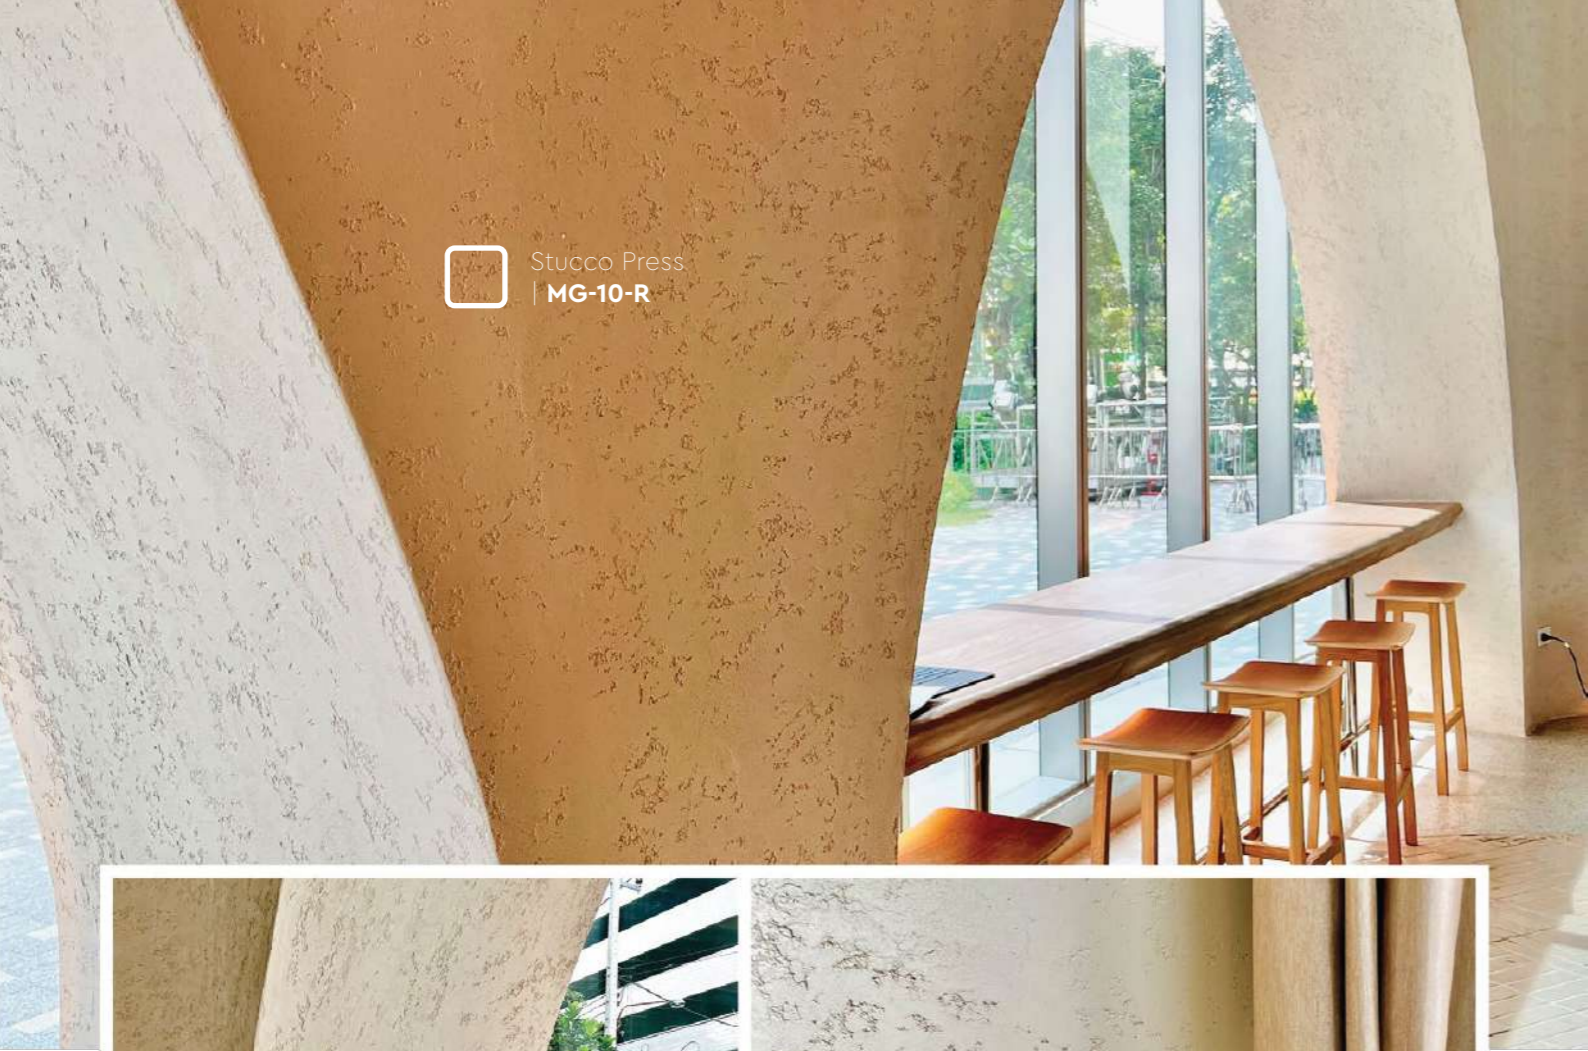

07 Majestic Green

02 Cotton Cloud

12 Rose Tea

See full color palette on page 15 & 16.

R. Roller

- Tools:
- Plastering Trowel
 - Pattern Roller

Stucco Press
MG-10-R

04 Iron Pigeon