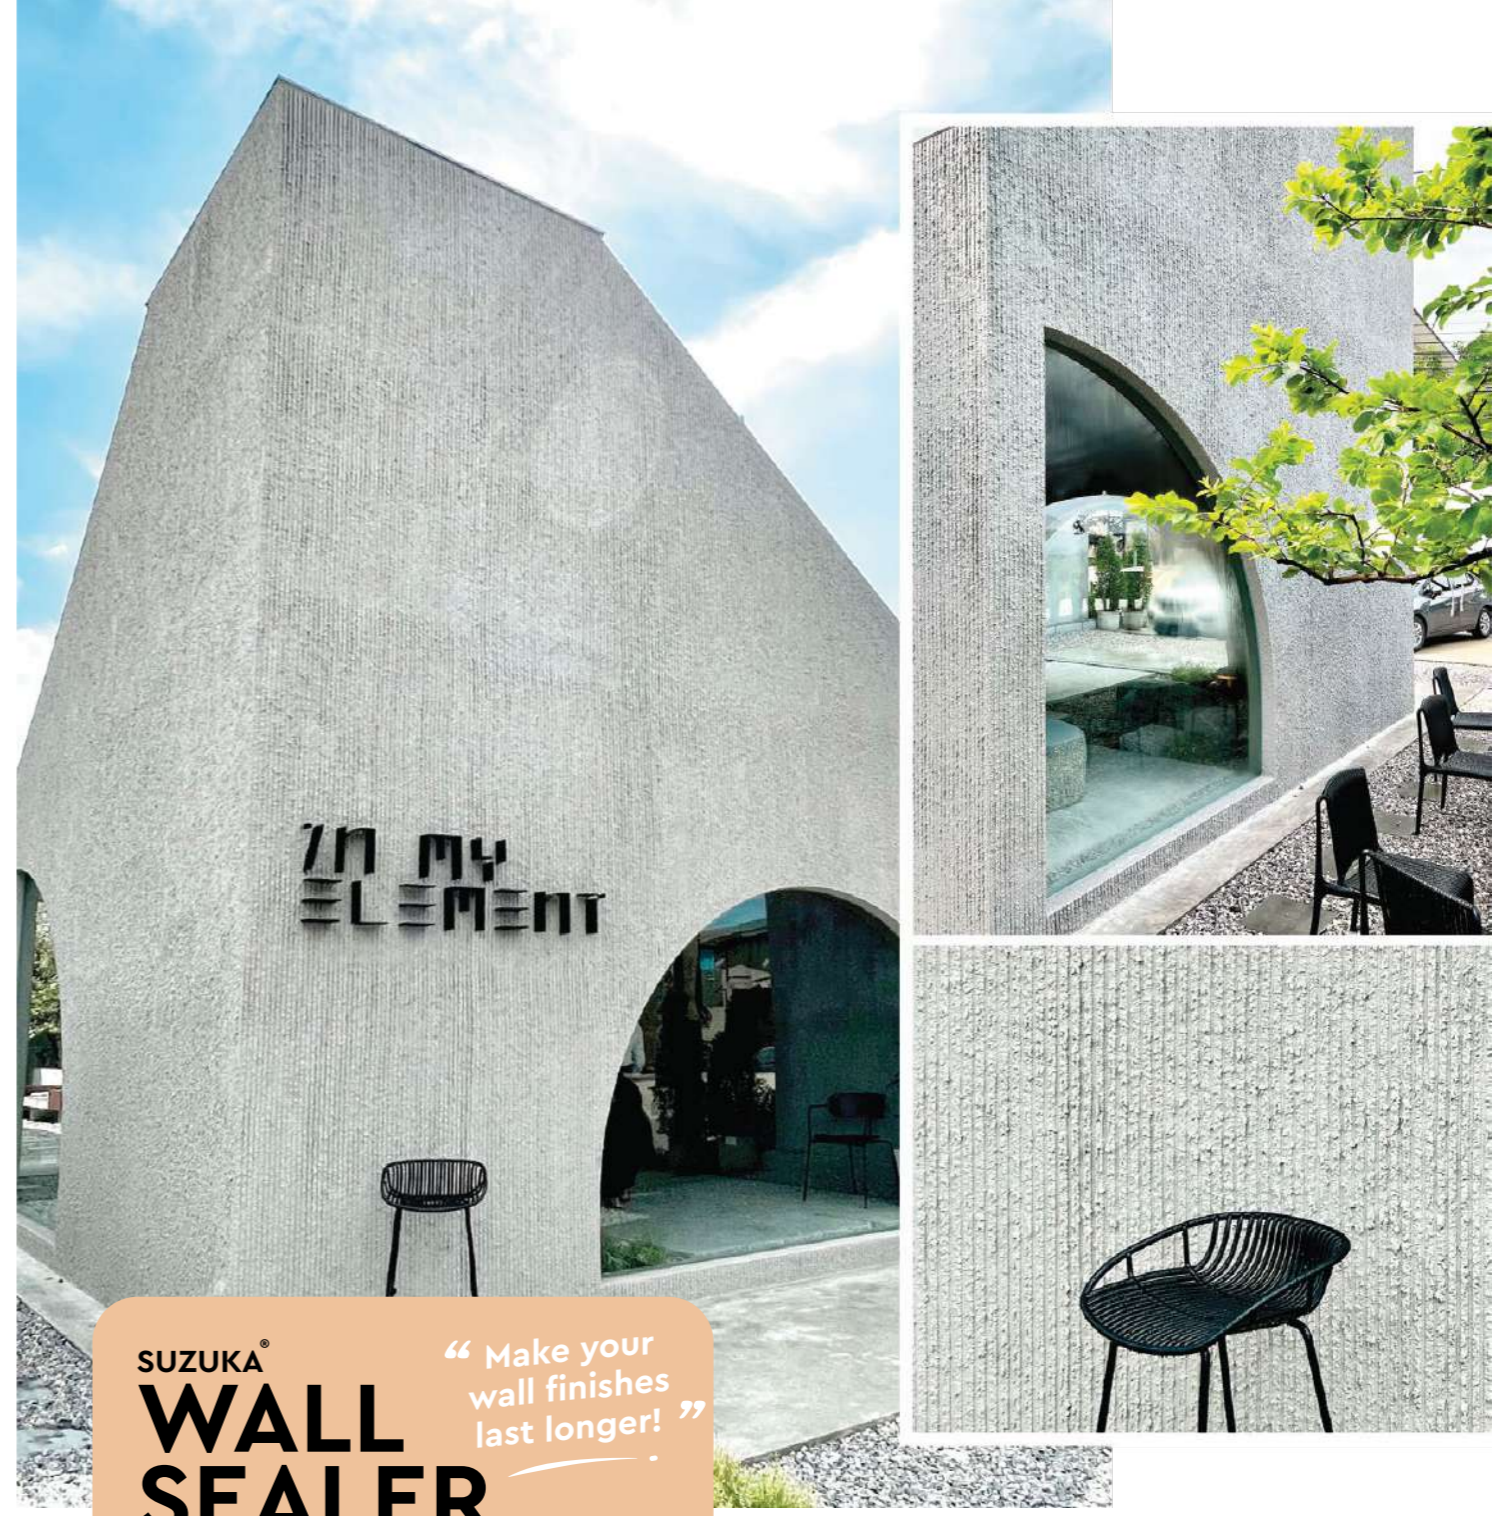

Tools: Plastering Trowel
& V-Notch Trowel

MK-##-S
Crepe Comb

Coverage:
3.0 – 3.5 kg/m²

Tools: Plastering Trowel
& U-Notch Trowel

MQ-##-S
Bar Comb

Coverage:
3.0 – 3.5 kg/m²

Tools: Plastering Trowel
& Square Notch Trowel