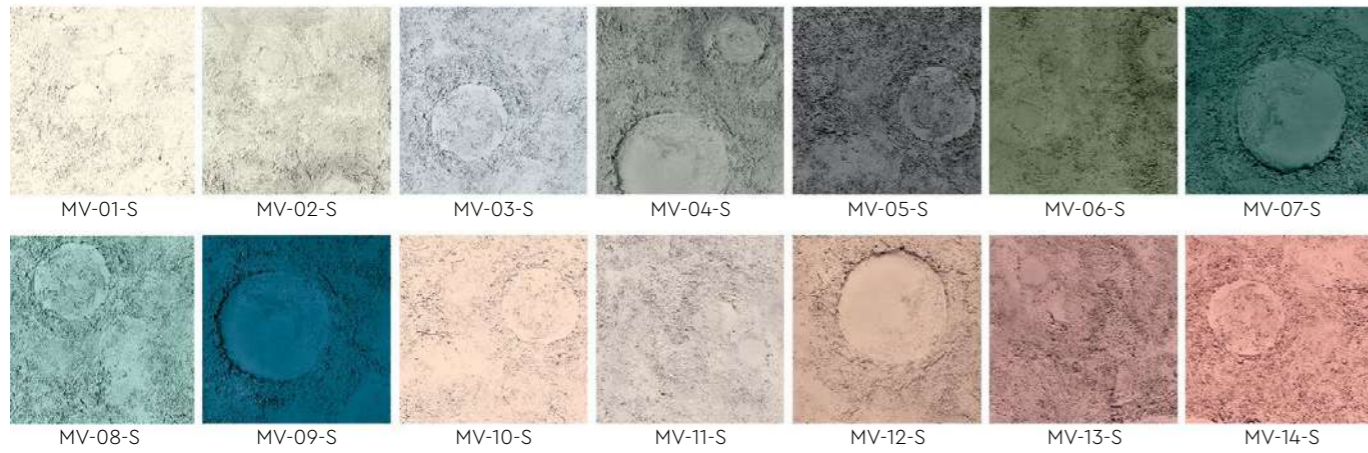

Coverage:
1.5 – 2.0 kg/m²

Tools:
Plastering Trowel

MR-##-R
Rough Desert

Coverage:
3.0 – 3.5 kg/m²

Tools:
Plastering Trowel

ME-##-S
Hairlines

Coverage:
1.5 – 2.0 kg/m²

Tools:
Plastering Trowel & Brush

MV-##-S
Moon Surface

Coverage:
3.2 – 4.0 kg/m²

Tools:
Plastering Trowel, Brush
& Stainless Steel Scourer

MN-##-S
Rainbow Waves

Coverage:
1.5 – 2.0 kg/m²

Tools:
Plastering Trowel & Brush

MD-##-S
Sand Stone

Coverage:
2.5 – 3.0 kg/m²