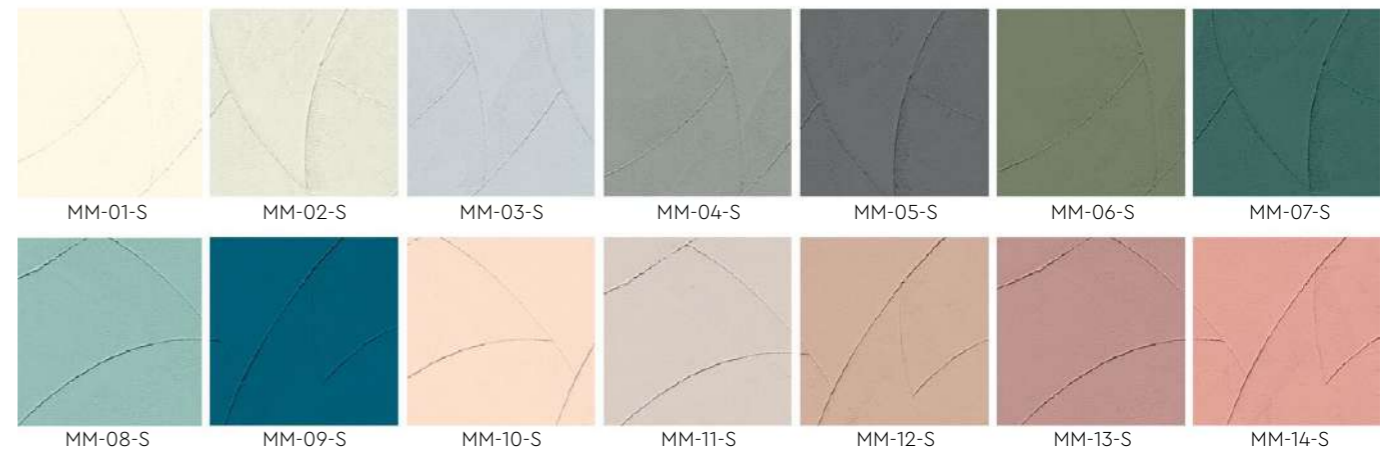

MM-##-S
Provence Bay

Coverage:
1.5 – 2.0 kg/m²

Tools:
Plastering Trowel