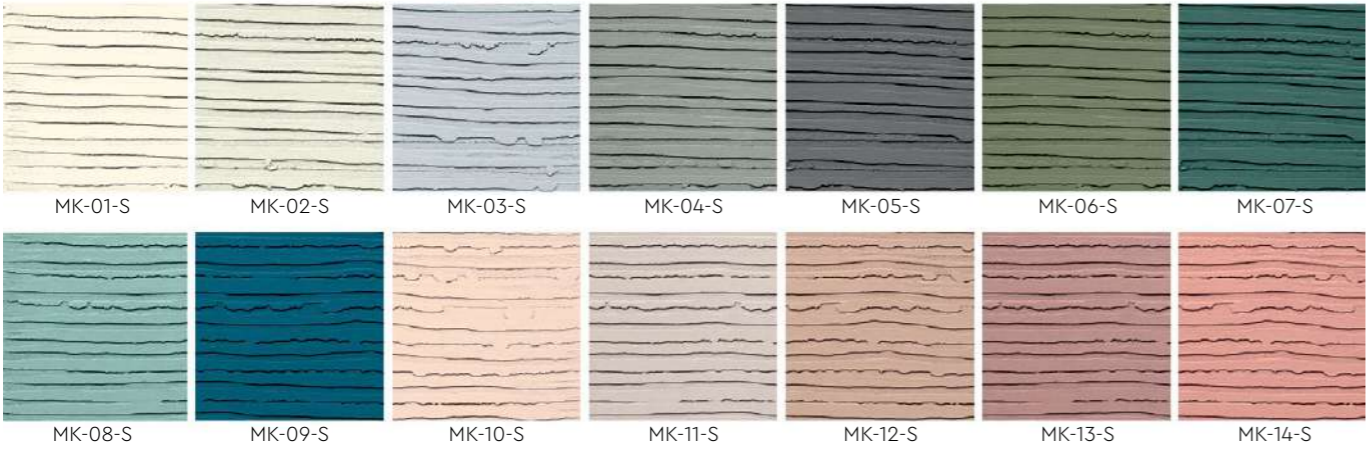

MK-##-S
Crepe Comb

Coverage:
3.0 – 3.5 kg/m²

Tools: Plastering Trowel
& U-Notch Trowel