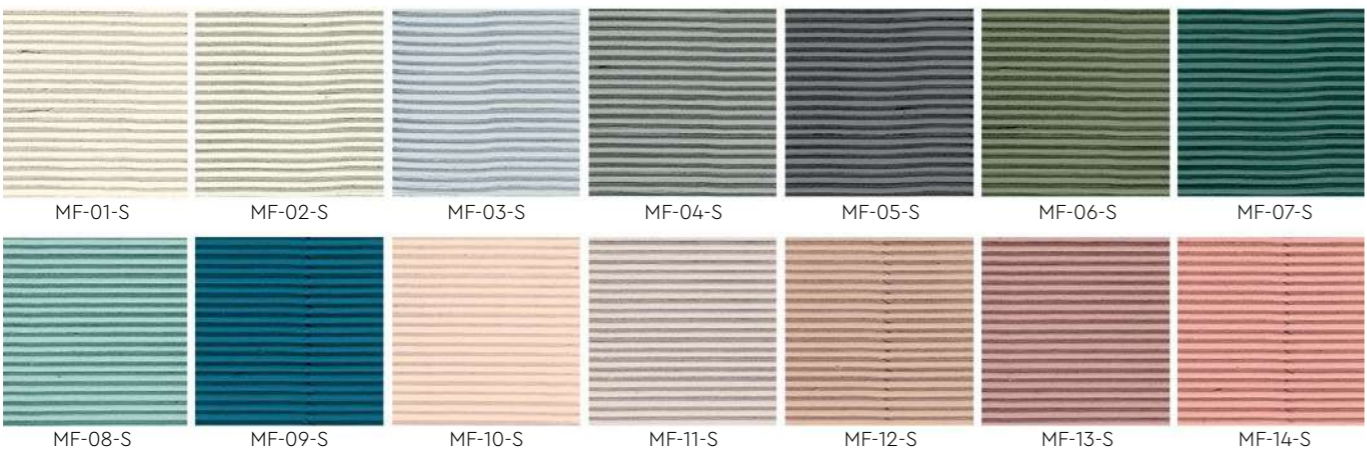

MF-##-S
Pointed Comb

Coverage:
2.0 – 2.5 kg/m²

Tools: Plastering Trowel
& V-Notch Trowel